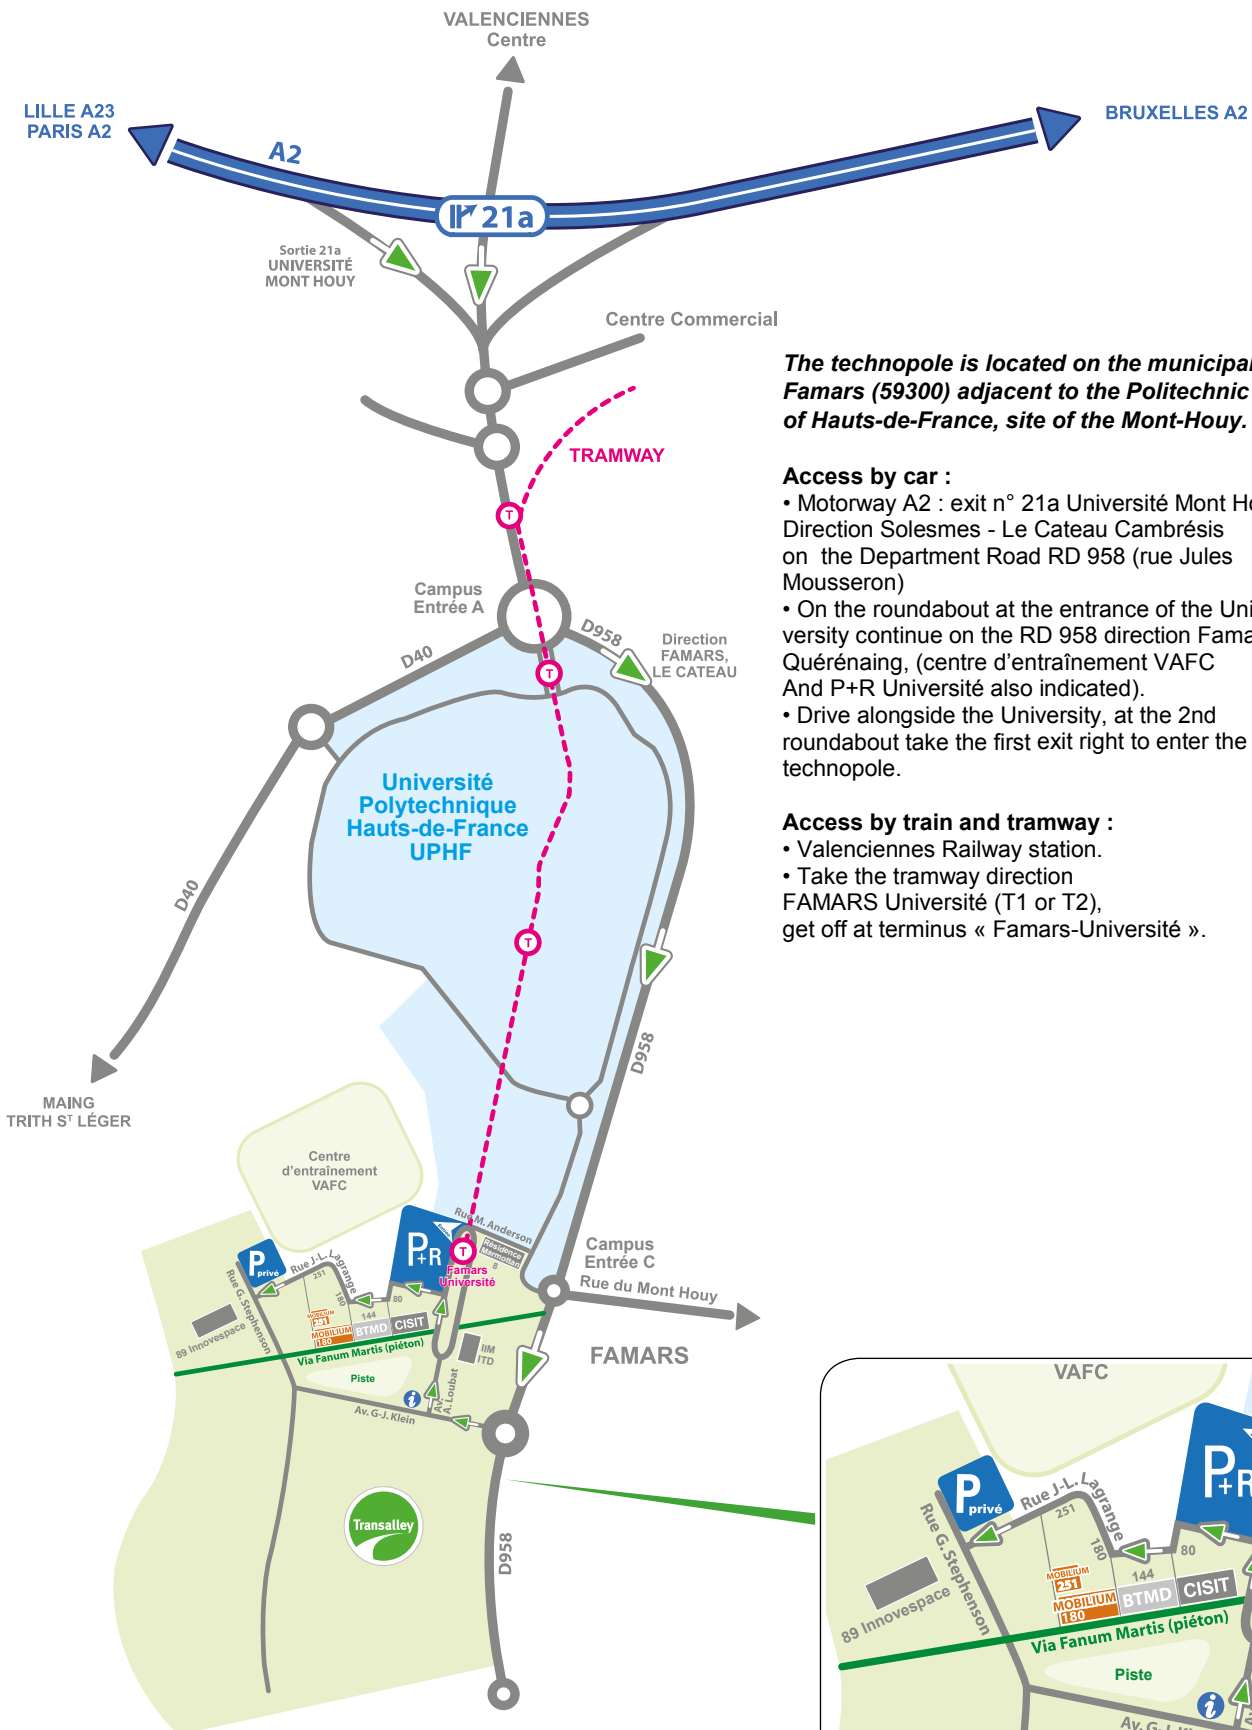

Sustainable and Innovative Mobility Technopole

The technopole is located on the municipality of Famars (59300) adjacent to the Politechnic University of Hauts-de-France, site of the Mont-Houy.

**Access by car :**

- Motorway A2 : exit n° 21a Université Mont Houy  
Direction Solesmes - Le Cateau Cambrésis  
on the Department Road RD 958 (rue Jules Mousseron)
- On the roundabout at the entrance of the University continue on the RD 958 direction Famars, Quérénaing, (centre d'entraînement VAFC And P+R Université also indicated).
- Drive alongside the University, at the 2nd roundabout take the first exit right to enter the technopole.

**Access by train and tramway :**

- Valenciennes Railway station.
- Take the tramway direction FAMARS Université (T1 or T2), get off at terminus « Famars-Université ».